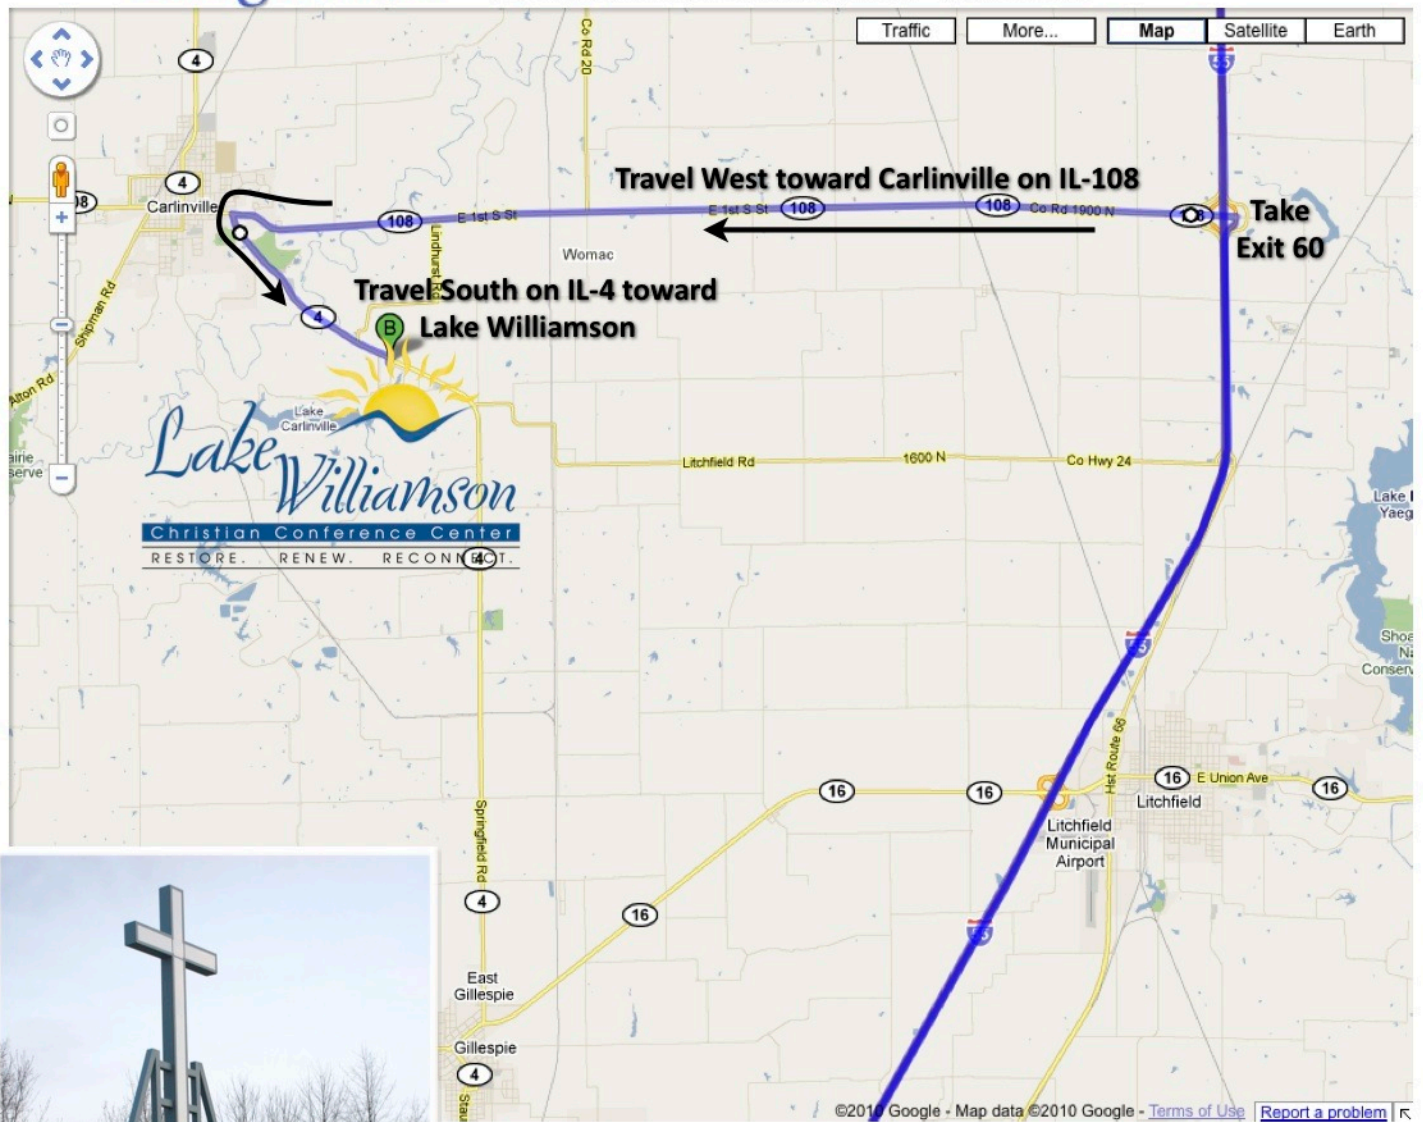

Directions:

Lake Williamson is only 1 hour south of Springfield, IL
and 1 hour and 15 minutes north of St. Louis, MO.

- On Interstate 55 take Exit 60
- Follow IL-108 toward Carlinville for 13 miles.
- Just before Carlinville turn left onto IL-4 South for 3 miles.
- Lake Williamson is on the right-hand side.

Google maps

Directions to Lake Williamson Christian Center
17280 Lakeside Drive, Carlinville, IL 62626 - (800) 500-5922

When you Arrive:

As you travel south on IL-4 you will see our marquee on the right hand side of the road. Turn right into the first driveway after the marquee. The Activity Center Front Desk is staffed 24/7 and can direct you to meet your group or to your guest room.